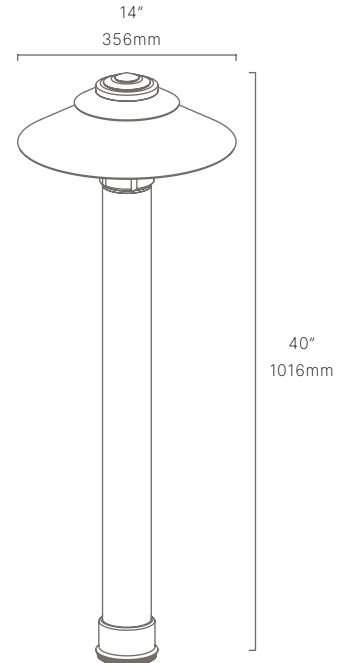

AVAILABLE FINISHES:

FIXTURE DIMENSIONS	W14" x H40"
LIGHT SOURCE	Integrated LED
COLOR TEMPERATURES	2700K, 3000K
WATTAGES	18W, 22W
CRI (RA)	80 CRI
VOLTAGE	120V
DELIVERED LUMENS	803lm (3000K)
DIMMABLE	Yes, Dim to <10% via Transformer
DRIVER	Yes, 12V Integral Constant Current
TRANSFORMER	Yes, Integral Electronic 60W 120-12V
MOUNT	Yes, Included Leveling Pedestal
FINISH	Included Natural
MATERIAL	Brass & Copper
WIRE LENGTH	24"
LOCATION	Exterior Wet
CERTIFICATIONS	UL, IP66, IP67, Dark Sky

*For complete warranty terms, please visit: www.auroralight.com/warranty/